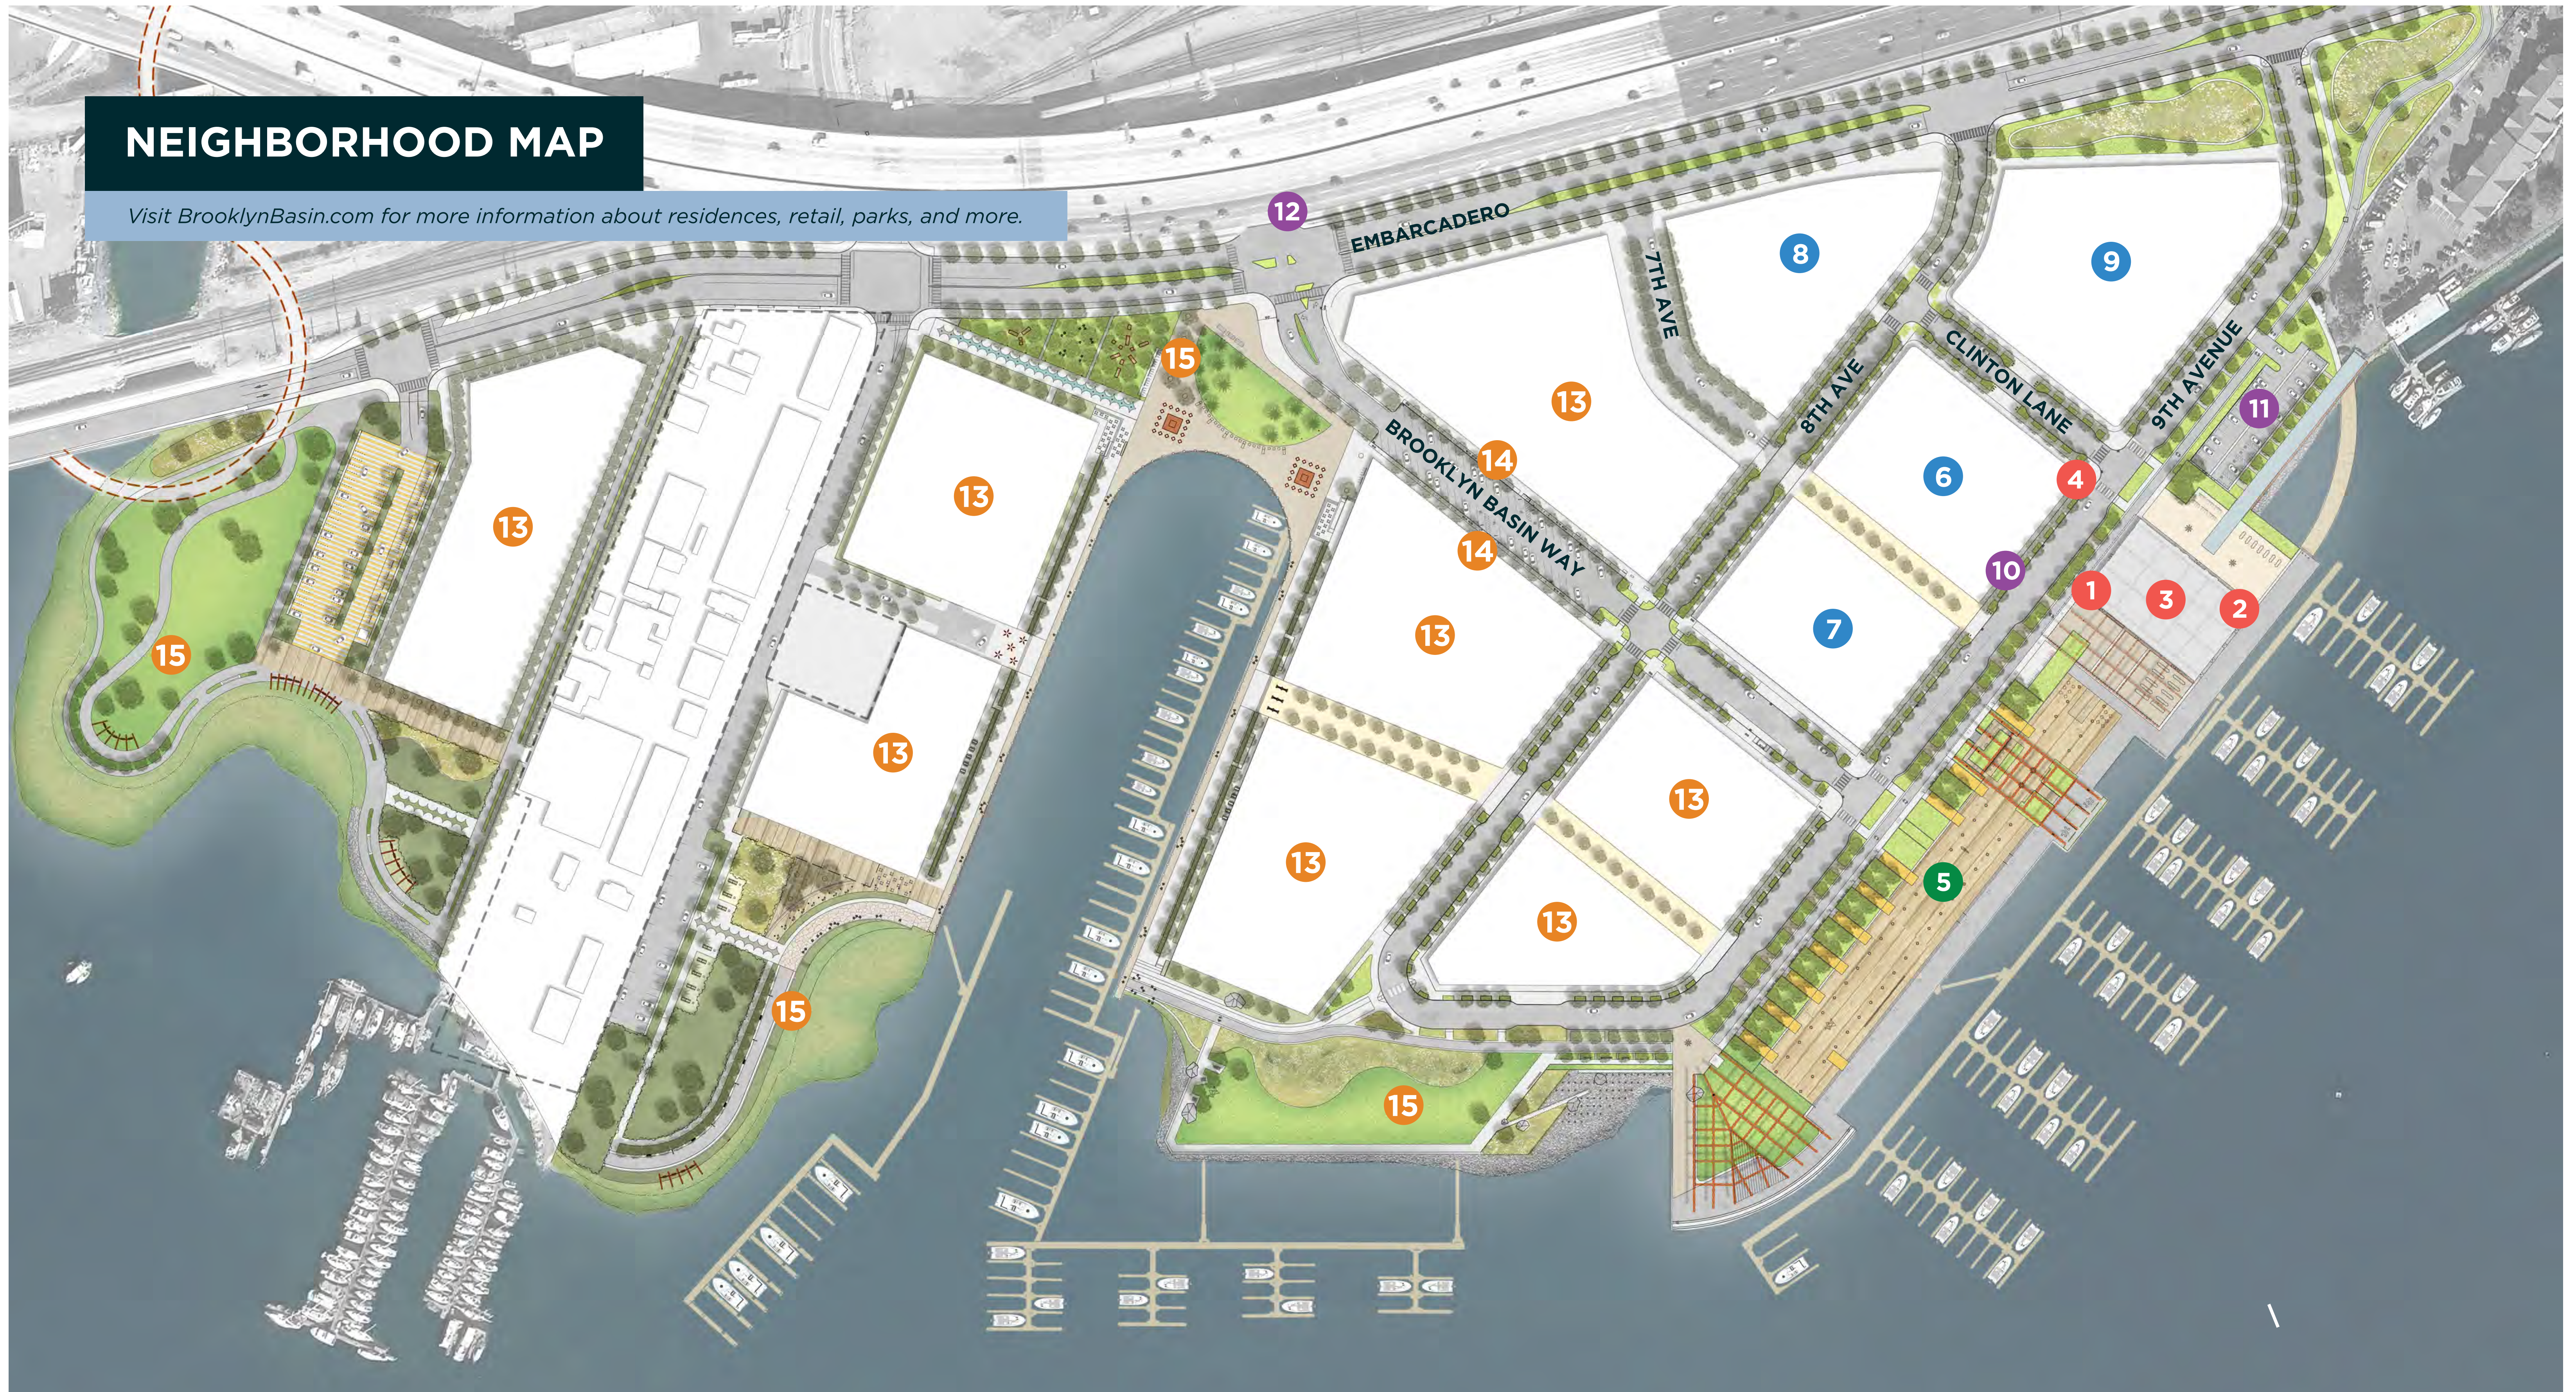

NEIGHBORHOOD MAP

Visit BrooklynBasin.com for more information about residences, retail, parks, and more.

Retail

- 1 Rocky's Market
- 2 California Canoe & Kayak
- 3 Oaklandish
- 4 Zocalo Coffee
(Opening Late 2022)

Parks

- 5 Township Commons

Residential

- 6 Orion
- 7 Artizan
- 8 Paseo Estero & Vista Estero
- 9 Foon Lok West

Transportation & Parking

- 10 Shuttle Stop
- 11 Terminal Building Parking Lot
- 12 Embarcadero Parking Lot
(Opening June 2022)

Future Development

- 13 Residences
- 14 Retail
- 15 Parks